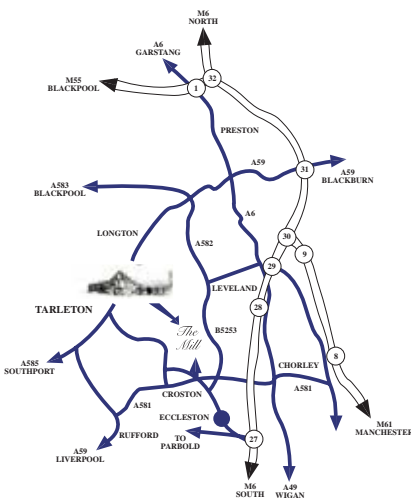

Southport Resort (14 miles):

Often described as the 'Paris of the North' and the 'Jewel of the North West', Southport is the perfect

destination for a mid-week or weekend leisure break.

For the discerning golfer, is a stunning coastal resort - host to the finest Links courses in England. This is the home of Royal Birkdale, for many golfers, quite simply, the best of all of the great golf courses to have staged The Open Championship.

Blackpool pleasure beach (25 miles):

The world-famous Pleasure Beach! Perhaps best known for the Pepsi Max rollercoaster, the park has something

for everyone, with 145 rides and attractions, including a 6 acre children's mini-park.

The beautiful Lake District.
Less than an hour from our hotel.

Directions

Below is our area map and directions from the major motorways. Should you require further details, log onto www.multimap.co.uk for a UK interactive map with zoom facilities.

Easy route from M6 North (Scotland, Lake district, Carlisle, Lancaster) Leave M6 at J28 (Leyland), turn right off slip road signed 'Euxton'. At the traffic lights turn right into the A49 signed to 'Wigan'. After two and a half miles, at the second mini roundabout, turn right onto the A581 'Croston' to the left, IGNORE this, carry straight on and we are immediately on the right.